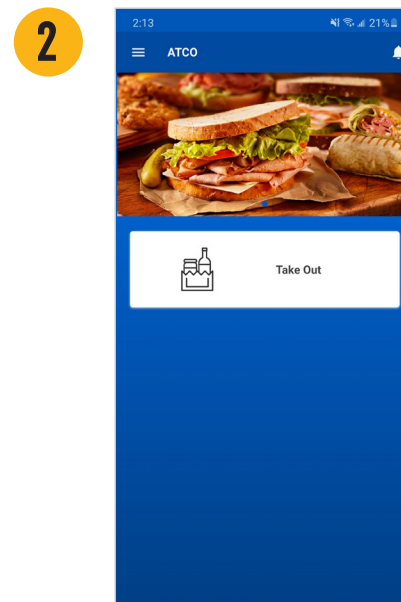

Download the app or order online:

Visit atcofrontec.moduurn.com

Download on the **App Store**

GET IT ON **Google Play**

Brought to you by:

1 Sign in or register for a new account.

2 Select Take Out.

3 Select your pick-up location.

4 Select your pick-up time (Cut-off is 8:59 before the 4:30 pickup).

5 Choose a Sandwich or Salad.

6 Select your bread option.

7 Select your cheese option.

8 Select your meat/filling options.

9 You can add another item or Review Order.