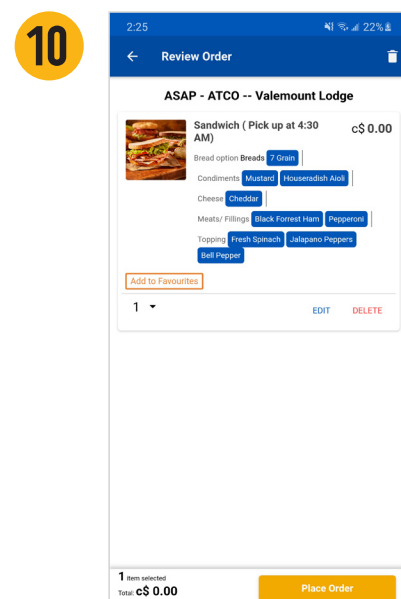

Download the app or order online:

Visit atcofrontec.moduurn.com

Download on the **App Store**

GET IT ON **Google Play**

Brought to you by:

1 Sign in or register for a new account.

2 Select Take Out.

3 Select your pick-up location.

4 Select your pick-up time (Cut-off is 8:59 before the 4:30 pickup).

5 Choose a Sandwich or Salad.

6 Select your bread option.

7 Select your cheese option.

8 Select your meat/filling options.

9 You can add another item or Review Order.

10 Double check your choices, then press Place Order.

11 Confirm your total.

12 Include any allergies in Special Instructions. Ensure your name and number match your check-in information. Select Done!