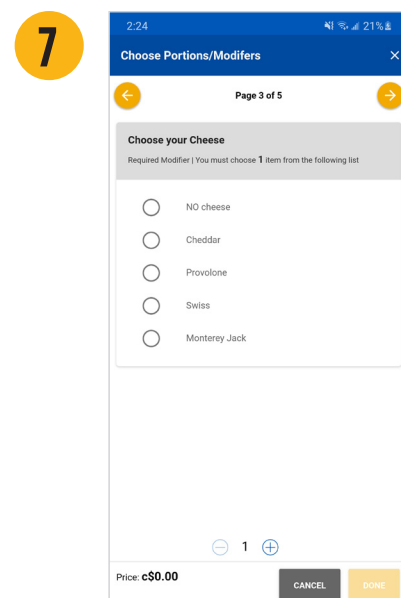

4 Select your pick-up time (Cut-off is 8:59 before the 4:30 pickup).

7 Select your cheese option.