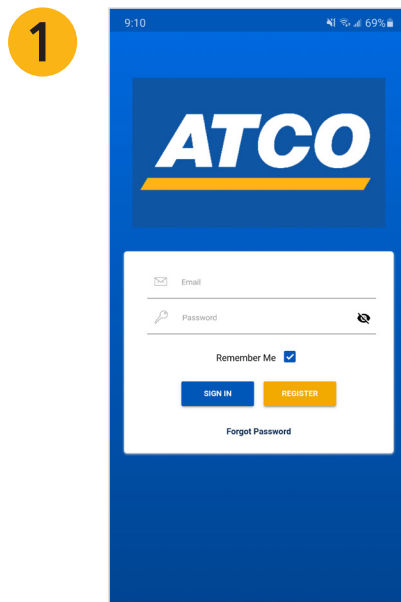

MOBILE ORDERING

A new and improved App for sandwich and salad orders, available on Android, iOS and your browser.

- Choose 1 salad or sandwich, 2 sandwiches, or 1 salad and 1 sandwich.
- Order cutoff is **9 a.m. for 4:30 p.m. pickup**, or **9 p.m. for 4:30 a.m. pickup**.
- Orders can be picked up from the designated sandwich cooler.
- Please make sure to include your allergies in Special Instructions.

Download the app or order online:

Visit atcofrontec.moduurn.com

Download on the **App Store**

GET IT ON **Google Play**

Brought to you by:

1 Sign in or register for a new account.

2 Select Take Out.

3 Select your pick-up location.