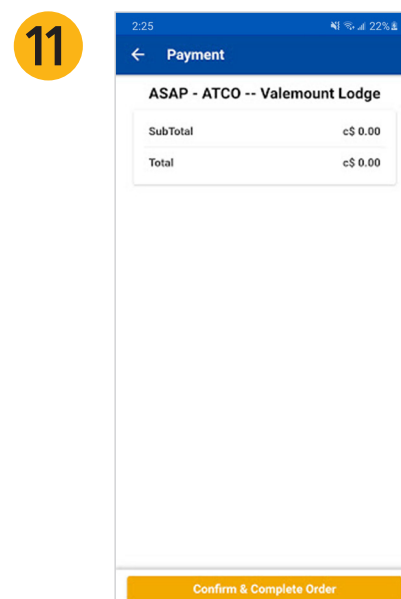

4 Select your pick-up time (Cut-off is 8:59 before the 4:30 pickup).

5 Choose a Sandwich or Salad.

6 Select your bread option.

7 Select your cheese option.

8 Select your meat/filling options.

9 You can add another item or Review Order.

10 Double check your choices, then press Place Order.

11 Confirm your total.

12 Include any allergies in Special Instructions. Ensure your name and number match your check-in information. Select Done!