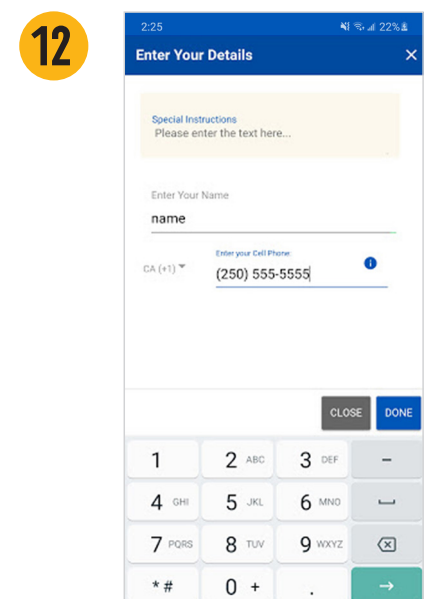

4 Select your pick-up time (Cut-off is 8:59 before the 4:30 pickup).

5 Choose a Sandwich or Salad.

6 Select your bread option.

7 Select your cheese option.

8 Select your meat/filling options.

9 You can add another item or Review Order.

10 Double check your choices, then press Place Order.

11 Confirm your total.

12 Include any allergies in Special Instructions. Ensure your name and number match your check-in information. Select Done!