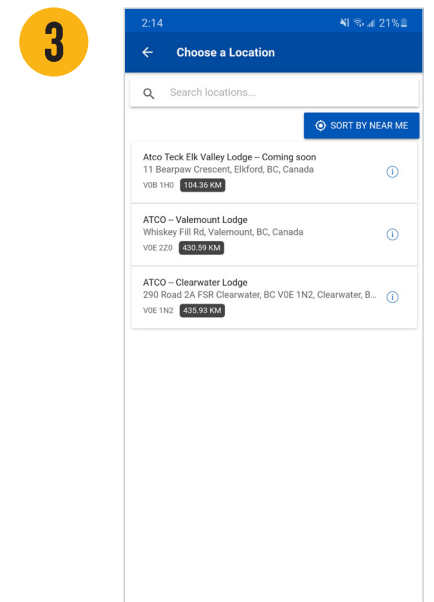

Download the app or order online:

Visit atcofrontec.moduurn.com

Download on the **App Store**

GET IT ON **Google Play**

Brought to you by:

1 Sign in or register for a new account.

2 Select Take Out.

3 Select your pick-up location.