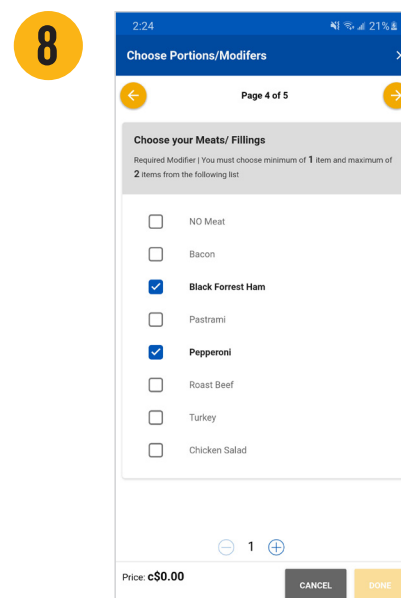

4 Select your pick-up time (Cut-off is 8:59 before the 4:30 pickup).

5 Choose a Sandwich or Salad.

6 Select your bread option.

7 Select your cheese option.

8 Select your meat/filling options.

9 You can add another item or Review Order.

10 Double check your choices, then press Place Order.

11 Confirm your total.

12 Include any allergies in Special Instructions. Ensure your name and number match your check-in information. Select Done!