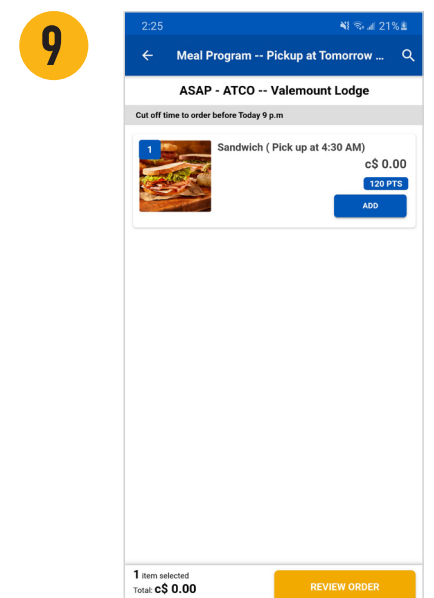

4 Select your pick-up time (Cut-off is 8:59 before the 4:30 pickup).

5 Choose a Sandwich or Salad.

6 Select your bread option.

7 Select your cheese option.

8 Select your meat/filling options.

9 You can add another item or Review Order.

10 Double check your choices, then press Place Order.

11 Confirm your total.

12 Include any allergies in Special Instructions. Ensure your name and number match your check-in information. Select Done!