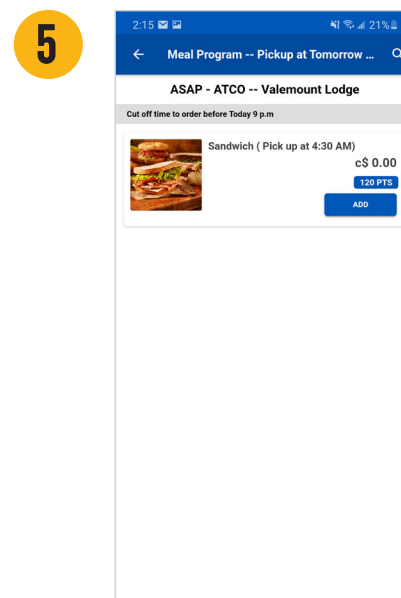

2 Select Take Out.

5 Choose a Sandwich or Salad.