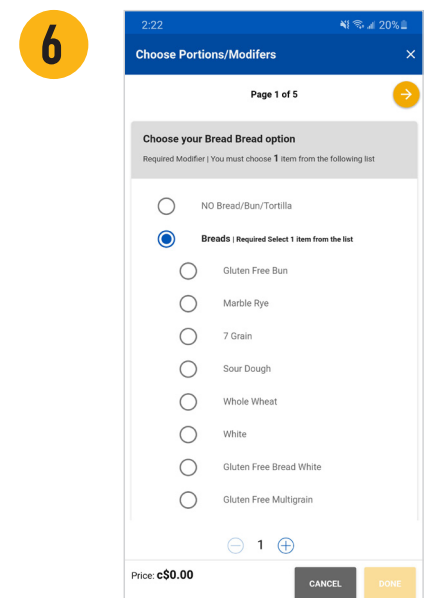

Download the app or order online:

Visit atcofrontec.moduurn.com

Download on the **App Store**

GET IT ON **Google Play**

Brought to you by:

1 Sign in or register for a new account.

2 Select Take Out.

3 Select your pick-up location.

4 Select your pick-up time (Cut-off is 8:59 before the 4:30 pickup).

5 Choose a Sandwich or Salad.

6 Select your bread option.

7 Select your cheese option.

8 Select your meat/filling options.

9 You can add another item or Review Order.