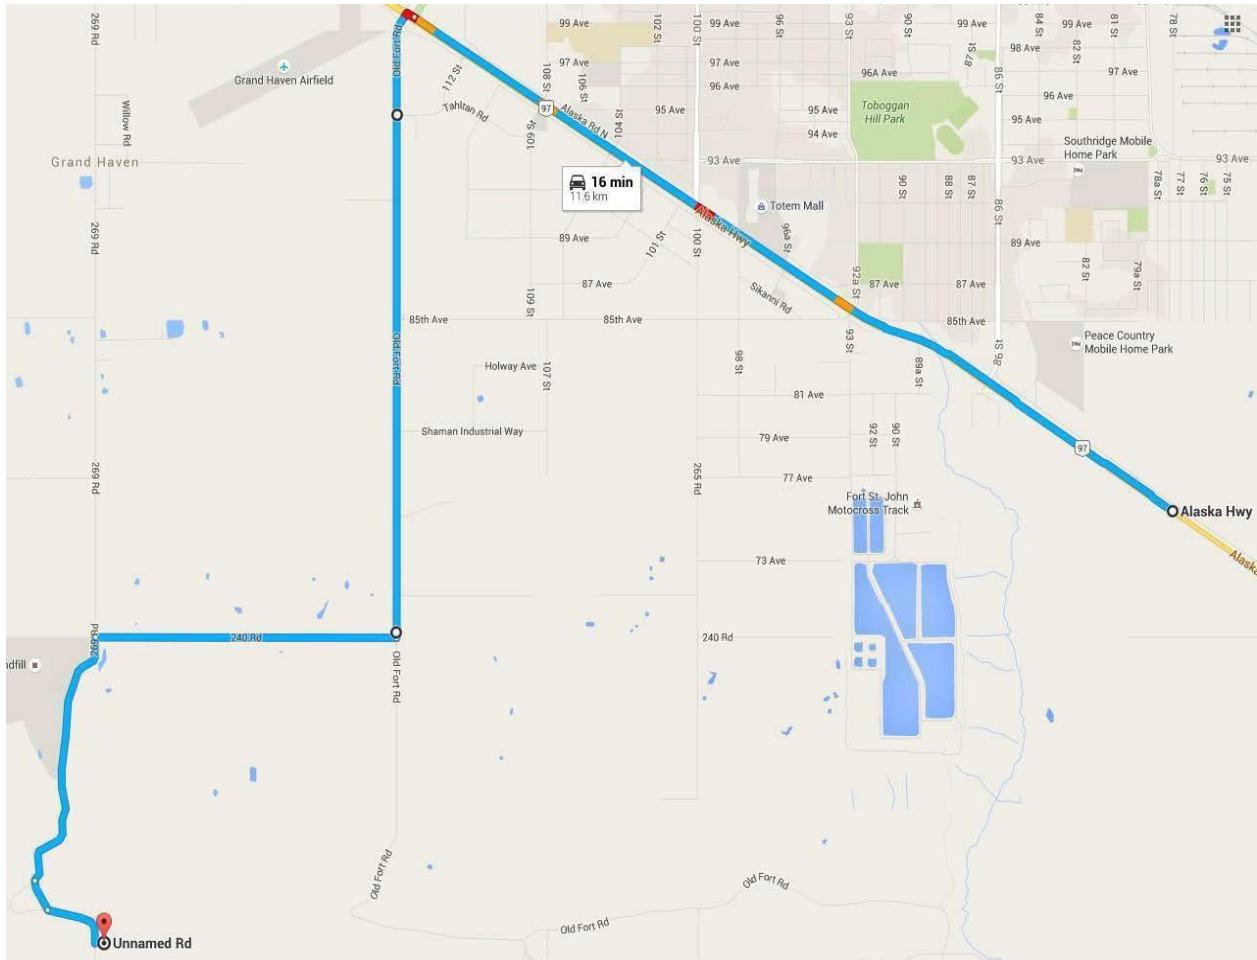

ATTACHMENT A

DRIVING DIRECTIONS TO THE WORKER ACCOMMODATION FACILITY

Directions to Two Rivers Lodge

- Travel through the town of Fort St. John, BC on the Highway (97).
- Turn South (left) on 85th Ave.
- Turn South (left) on Old Fort Rd.
- Turn West (right) on 240 Rd.
- Turn South (left) on 269 Rd.
- Road 269 turns into the North Bank Road and leads you to the entrance of Site C, after which the entrance to Two Rivers Lodge is to your immediate right